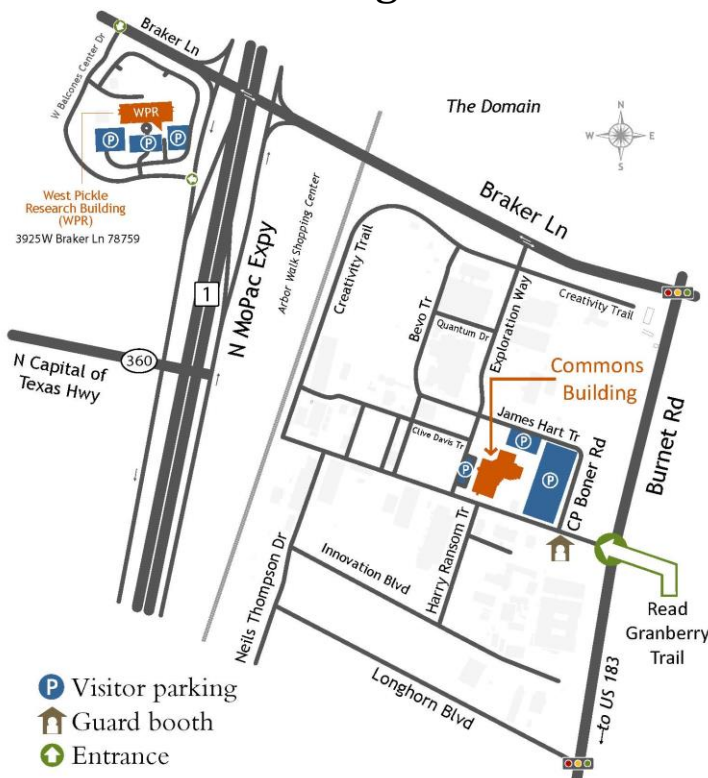

Commons Building Prepaid Visitor Parking Permit

Program:

BSides Austin

Valid Date(s):

May 4-5, 2017

Important:

- Permit must be displayed on the dashboard of your vehicle •
- Permit is only valid in Visitor Parking areas on date(s) shown above •
- Parking in other areas may result in the issuance of a citation •
- Not valid in spaces marked "University Vehicle at all times" •

Parking Information for the Commons Building

Street Address:

10100 Burnet Road, Building 137
Austin, TX 78758
(between U.S. 183 and Braker Lane)

Enter through Burnet Road entrance.
Take immediate right on C.P. Boner Road.
Park in the parking lot on your left –
directly in front of the Commons Building.
If this lot is full, you may park by the
water tower.

Wheelchair accessible spaces with ramps
are located on the west and north sides of
the building.

The permit portion of this page must be
displayed on your dashboard throughout
your program. Failure to do so may result
in the issuance of a citation.